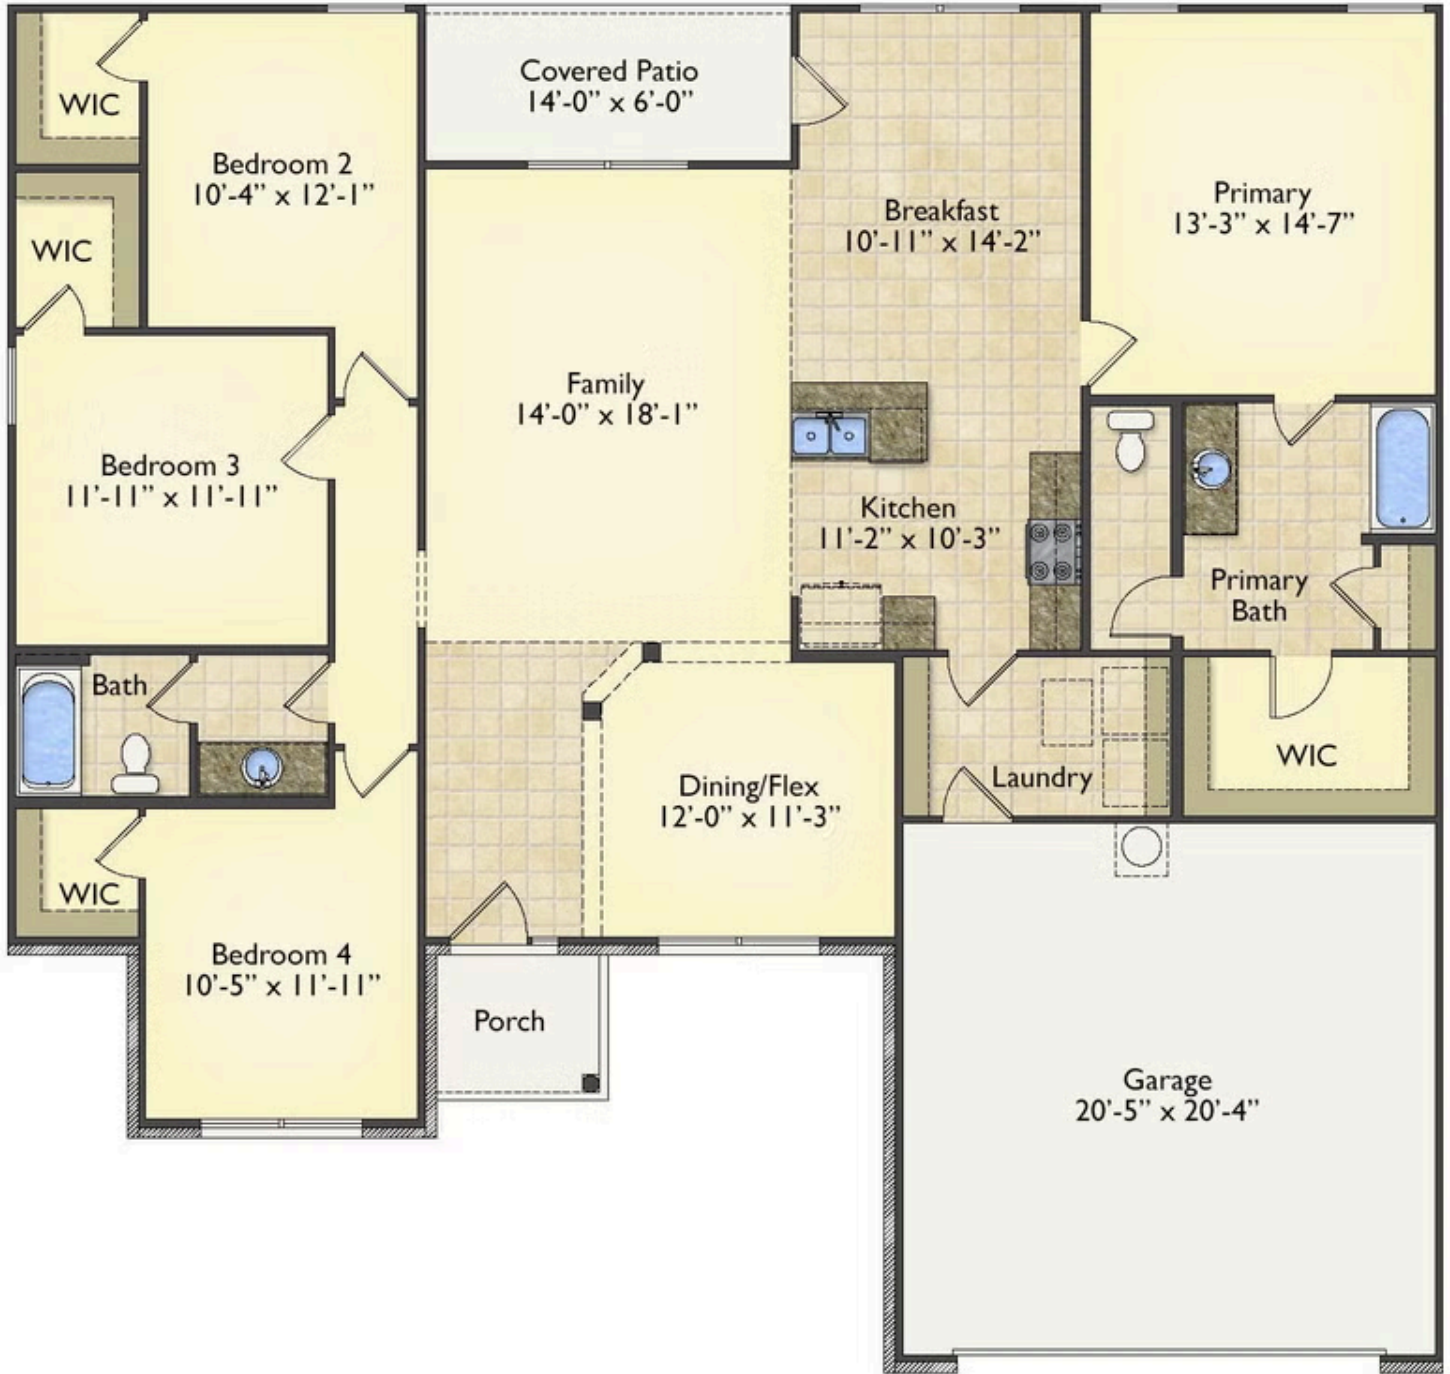

# \$226,490

3 Exterior Styles Available

 1,877+ Sq. Ft.

 4 Bedrooms

 2 Bathrooms

 2 Car Garage

The Richfield has something for everyone! This lovely home offers 4 bedrooms and 2 baths with endless options to create your dream home. The openness of the Kitchen with large island, breakfast nook, and family room was specifically designed to keep everyone together. Savor relaxed yet special meals in your formal dining room or reinvent the space into a 5th bedroom for those out of town guests. The master retreat complete with a walk in closet is secluded from the other three bedrooms for privacy. A shortage of storage space is a problem of the past with walk in closets in each of the 4 bedrooms in this home. A covered front porch, 2 car garage, and separate laundry room are just a few of the reasons to make the Richfield your very own dream home.

Classic

Craftsman

Farmhouse

All square footage is approximate. Renderings are artist's conceptions and may vary slightly from the actual home. Homes may be built in reverse of plans shown, depending on site conditions. Minor architectural changes may be made occasionally at the option of the builder. Please contact your Sales Consultant for details.