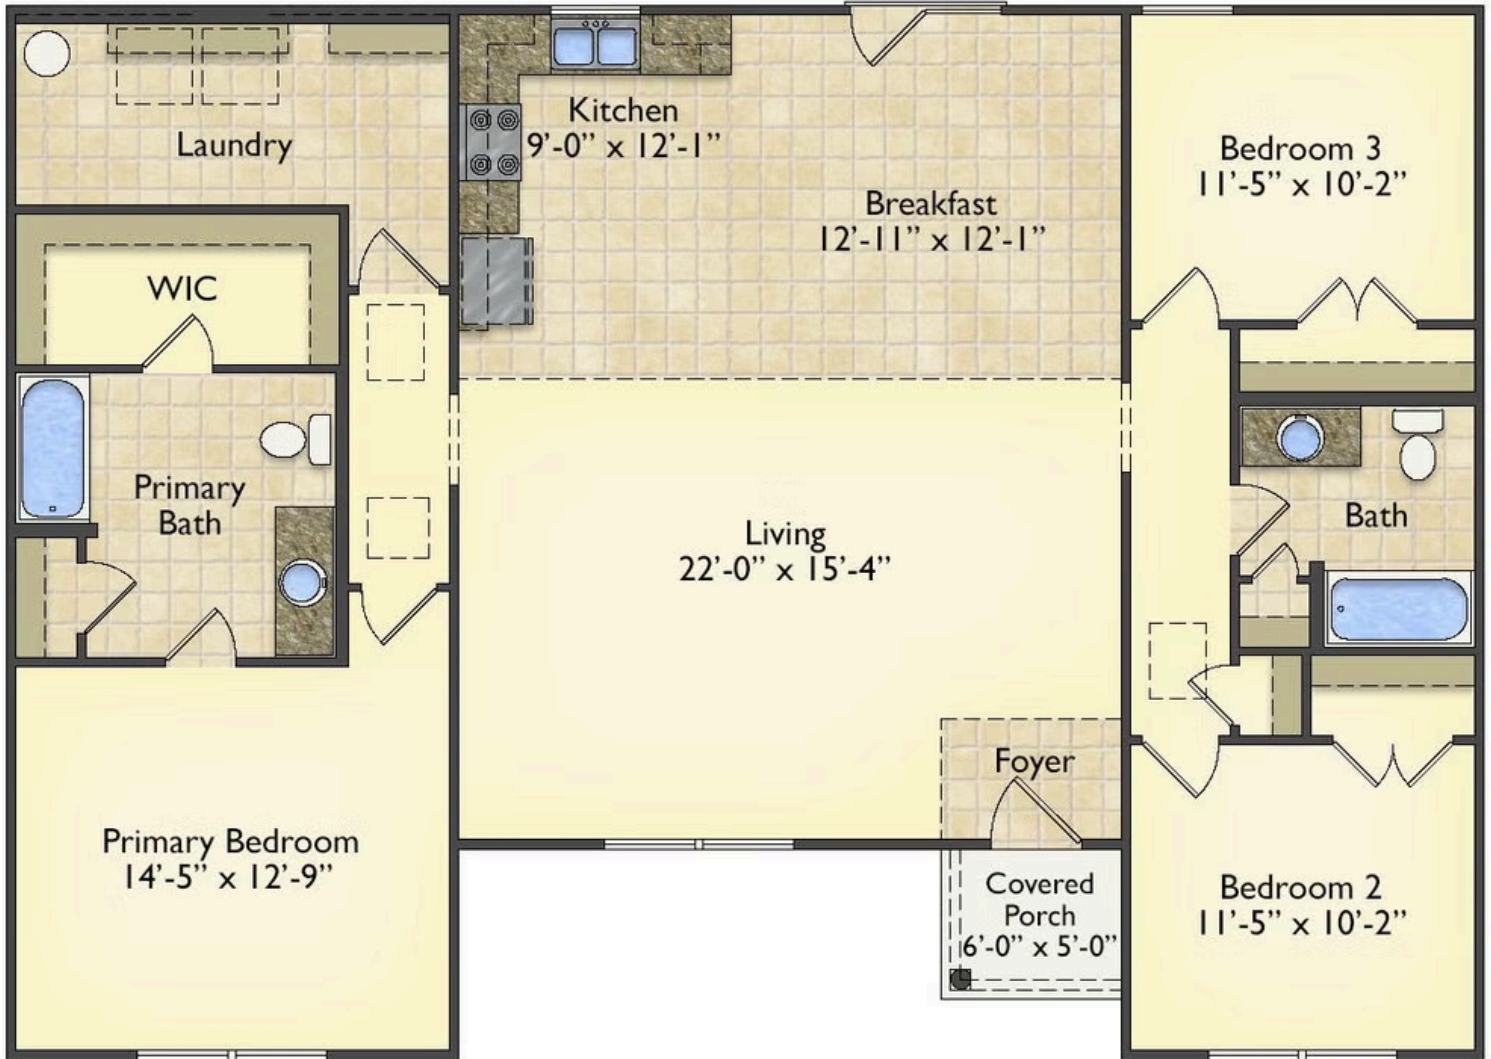

Priced From

\$174,990

3 Exterior Styles Available

 **1,561+ Sq. Ft.**

 **3 Bedrooms**

 **2 Bathrooms**

This beautiful home features a spacious and open layout that's perfect for families and those who love to entertain. With three cozy bedrooms and two bathrooms, you'll have plenty of space to relax and unwind after a long day. The open design seamlessly connects the family room with the kitchen, creating a warm and inviting atmosphere that's perfect for gathering with loved ones.

Whether you're hosting a family dinner or just hanging out with friends, this floor plan is perfect for you. You can customize the Pinehurst to meet your needs and create the home of your dream!

Classic

Craftsman

Farmhouse

All square footage is approximate. Renderings are artist's conceptions and may vary slightly from the actual home. Homes may be built in reverse of plans shown, depending on site conditions. Minor architectural changes may be made occasionally at the option of the builder. Please contact your Sales Consultant for details.