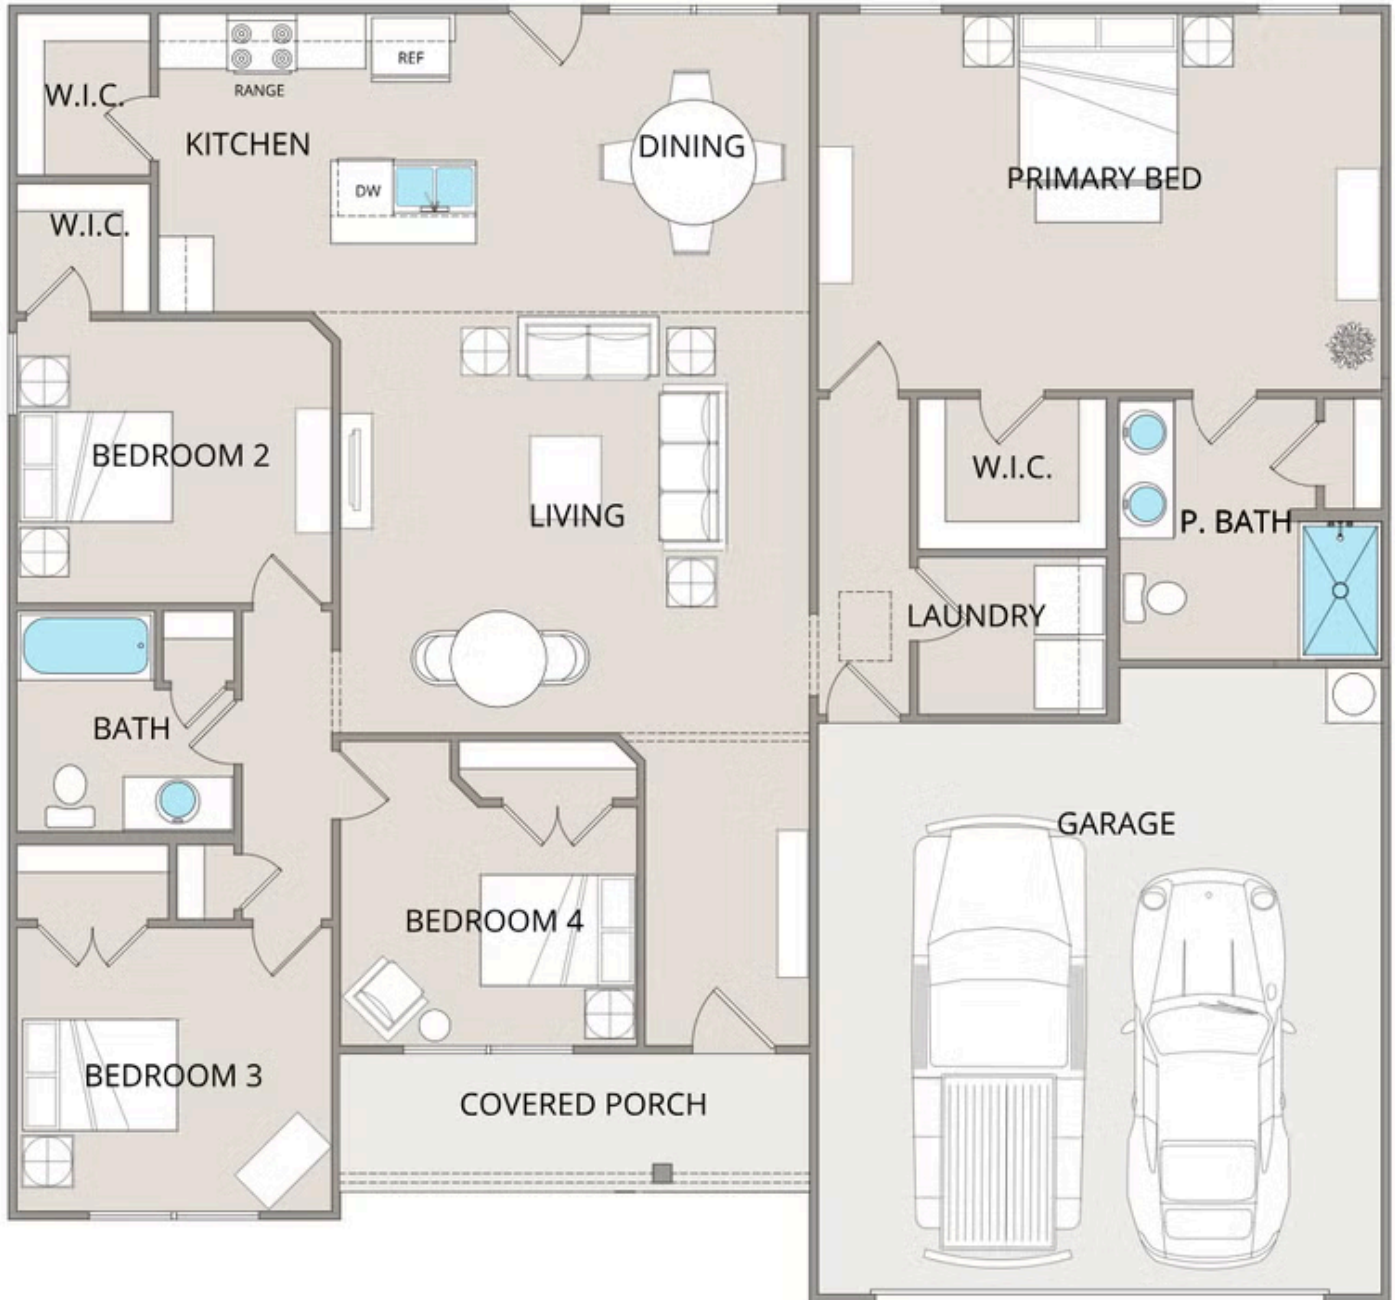

All square footage is approximate. Renderings are artist's conceptions and may vary slightly from the actual home. Homes may be built in reverse of plans shown, depending on site conditions. Minor architectural changes may be made occasionally at the option of the builder. Please contact your Sales Consultant for details.